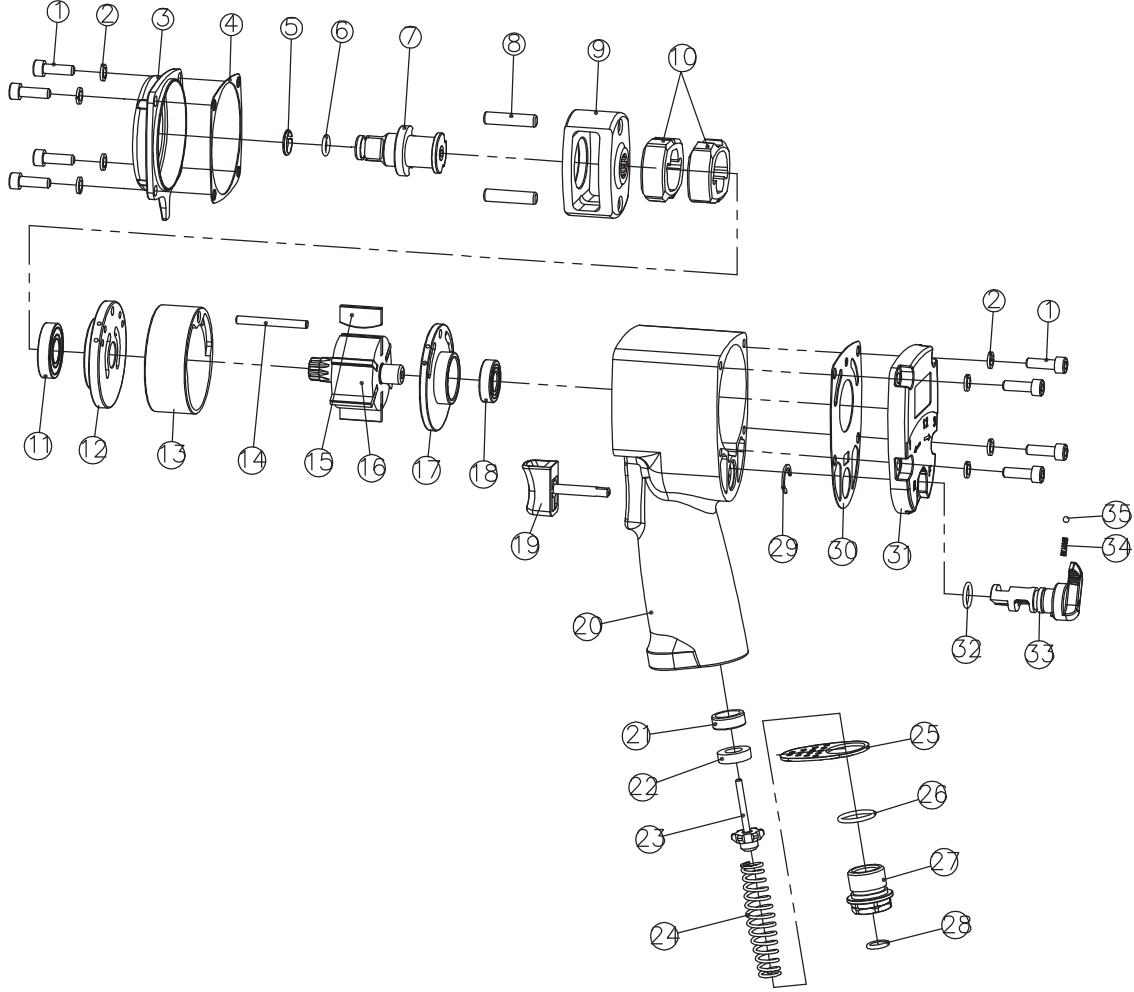

AT-500M **GAV** HAVALI SOMUN SÖKME

NO.	PARÇA ADI	ADET	NO.	PARÇA ADI	ADET
1	hex screw	8	19	trigger	1
2	gasket	8	20	handle	1
3	hammer case	1	21	inlet gasket	1
4	gasket	1	22	rubber gasket	1
5	circclip	1	23	inlet valve	1
6	o ring	1	24	inlet spring	1
7	anvil	1	25	plastic cover	1
8	hammer pin	2	26	o ring	1
9	hammer cage	1	27	air inlet	1
10	hammer	2	28	air inlet screen	1
11	bearing	1	29	circclip	1
12	front end plate	1	30	gasket	1
13	cylinder	1	31	back cover	1
14	pin	1	32	o ring	1
15	vane	6	33	timing valve	1
16	rotor	1	34	spring	1
17	rear end plate	1	35	steel ball	1
18	bearing	1			